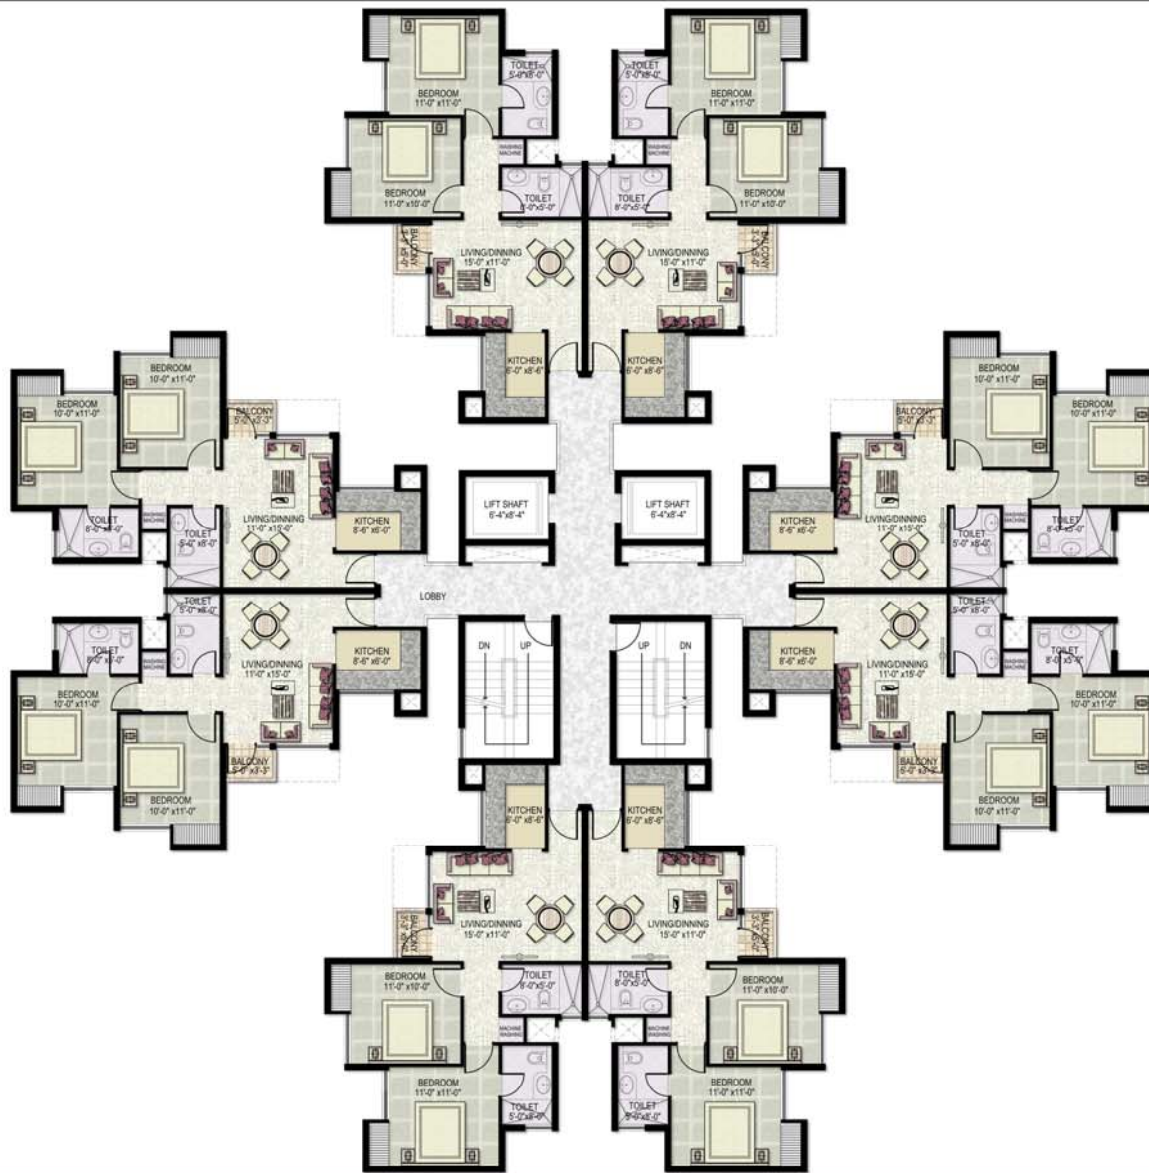

# Location Details - KOSMOS

SALE AREA=850 SQ.FT

JAYPEE GREENS

2-BHK APARTMENT

ARCOP

E-106, GREATER KAILASH ENCLAVE - I,  
NEW DELHI-110048, INDIA

SALE AREA =1150 SQ.FT

JAYPEE GREENS  
 NOIDA  
 16 JULY 09

3BHK APARTMENT

ARCOP  
 E-106, GREATER KAILASH ENCLAVE - I,  
 NEW DELHI-110048, INDIA

SALE AREA = 1280 SQ.FT

SALE AREA=850 SQ.FT

JAYPEE GREENS  
NOIDA  
16 JULY 09

CLUSTER PLAN  
2-BHK APARTMENT

ARCOP  
E-106, GREATER KAILASH ENCLAVE - I,  
NEW DELHI-110048, INDIA

**SALE AREA**  
 3-BHK = 1150 SQ.FT  
 3-BHK+SERVANT = 1280 SQ.FT

JAYPEE GREENS  
 NOIDA  
 16 JULY 09

CLUSTER PLAN  
 3-BHK/3BHK+W

**ARCOP**  
 E-106, GREATER KAILASH ENCLAVE - I,  
 NEW DELHI-110048, INDIA