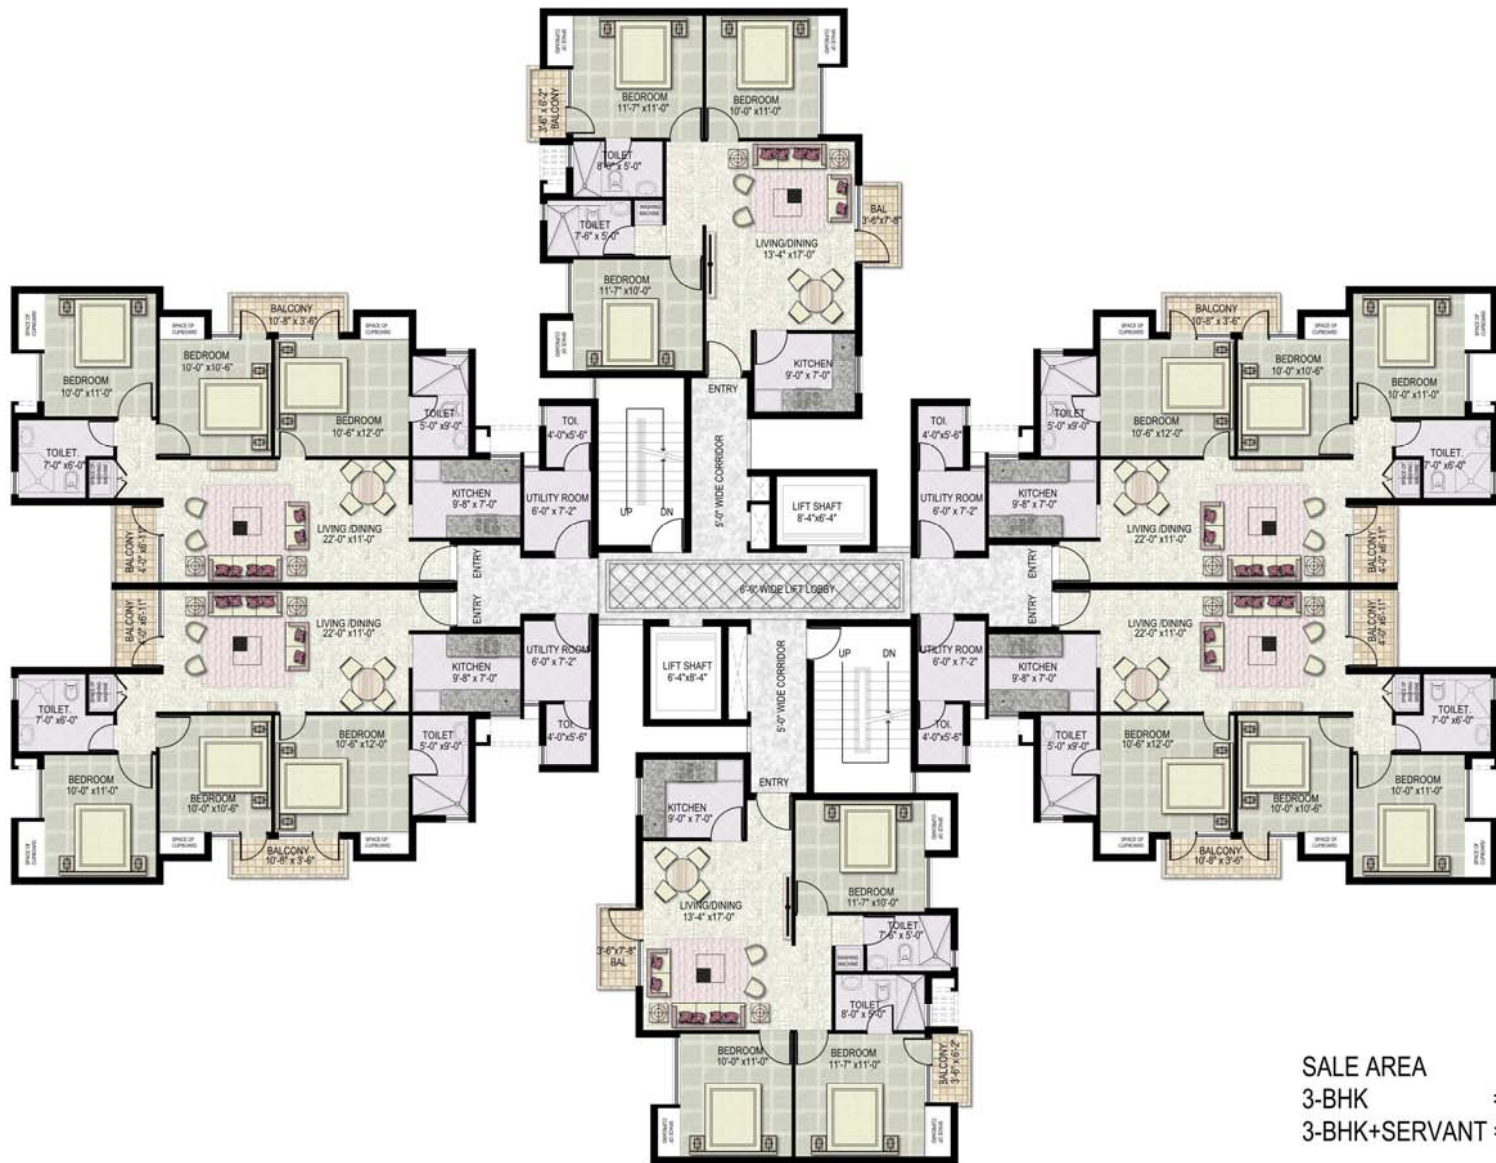

# Location Details - KOSMOS

SALE AREA=850 SQ.FT

JAYPEE GREENS

2-BHK APARTMENT

ARCOP

E-106, GREATER KAILASH ENCLAVE - I,  
NEW DELHI-110048, INDIA

SALE AREA =1150 SQ.FT

JAYPEE GREENS  
 NOIDA  
 16 JULY 09

3BHK APARTMENT

ARCOP  
 E-106, GREATER KAILASH ENCLAVE - I,  
 NEW DELHI-110048, INDIA

SALE AREA = 1280 SQ.FT

SALE AREA=850 SQ.FT

JAYPEE GREENS  
NOIDA  
16 JULY 09

CLUSTER PLAN  
2-BHK APARTMENT

ARCOP  
E-106, GREATER KAILASH ENCLAVE - I,  
NEW DELHI-110048, INDIA

**SALE AREA**  
 3-BHK = 1150 SQ.FT  
 3-BHK+SERVANT = 1280 SQ.FT

JAYPEE GREENS  
 NOIDA  
 16 JULY 09

CLUSTER PLAN  
 3-BHK/3BHK+W

**ARCOP**  
 E-106, GREATER KAILASH ENCLAVE - I,  
 NEW DELHI-110048, INDIA