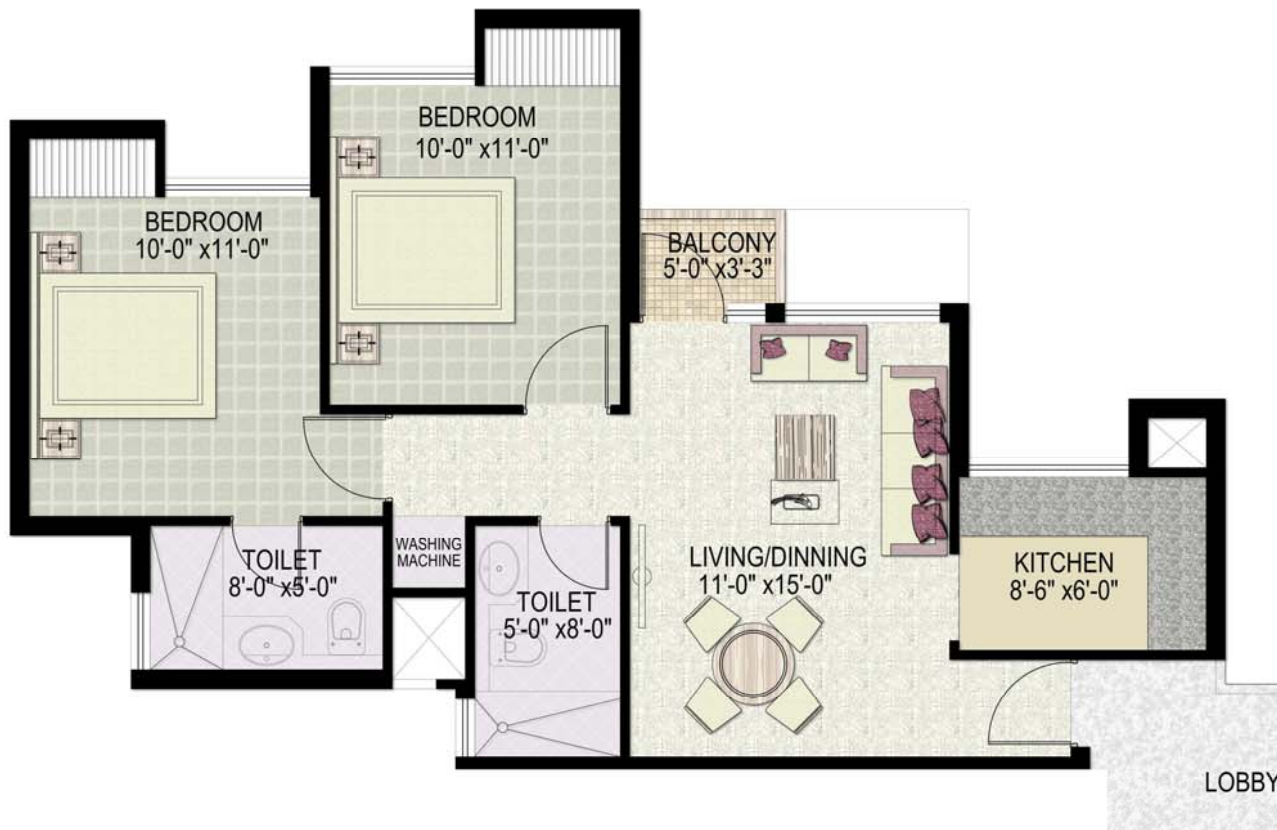

SALE AREA=850 SQ.FT

JAYPEE GREENS

2-BHK APARTMENT

ARCOP